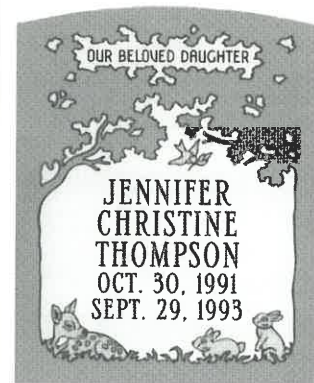

RT Designs

RT326

This brochure has been prepared to show you some of the many types of memorials which we can product for you. Remember, we can and do produce memorials of all types that will meet your personal needs. We will be pleased to quote you on any of these designs, or give you estimates on any other type memorial you would like to have erected.

PB Designs

THE DESIGNS shown in this brochure can easily be adapted to any memorial shape and size. Our experienced designers can help choose the appropriate combination.

PB101

PB104

PB105

PB103